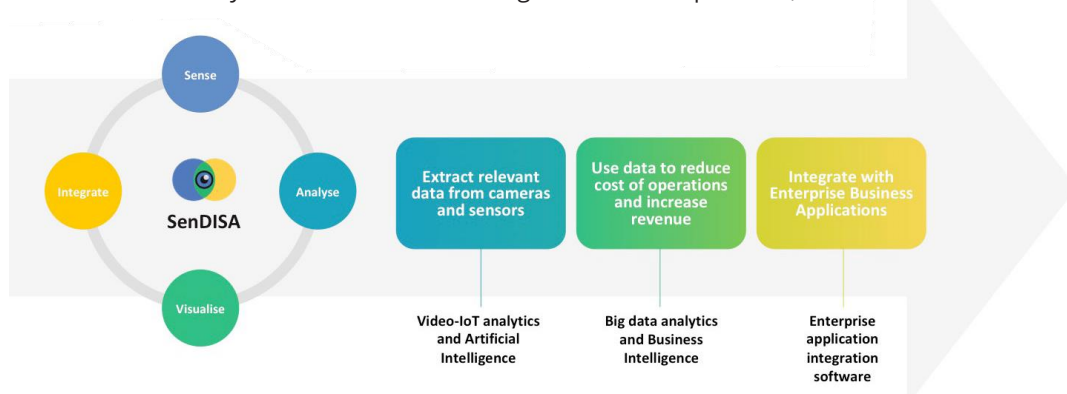

PROVINCES
CITY COUNCILS
NATION CITIES

AIRPORTS
CASINOS
UNIVERSITIES

SHOPPING CENTRES, HOTELS
SKI RESORTS, NATIONAL PARKS
ART CENTRES, LIBRARIES

Our customer-centric approach to solving problems is driven by a frontline team of domain experts and data scientists who help define user requirements and guide the development of innovative solutions customised for each unique operating environment.

With proven design methodologies for extracting real-time intelligence from petabytes of raw data, we solve highly challenging customer problems leading to quantifiable improvements in productivity, efficiency and safety across a broad range of city operations:

With that goal in mind, SenSen has built and proven the value of the world's most advanced video and sensor analytics-based artificial intelligence software platform, SenDISA.

To take advantage of continually improving sensing technologies, we designed our product platform with open interfaces to all sensing devices and cameras. This allows us to control and process the incoming signals and fuse the data to accurately detect, track and identify vehicles and people, and to generate evidential data to support a range of enforcement applications.

We're proud of our achievements and groundbreaking advances. Our software combines enterprise video and sensor data acquisition, data fusion and Big Data analytics into a highly scalable and configurable platform based on NVIDIA edge-to-cloud servers that allow customers to improve the speed and accuracy of their decisions and automate business processes.