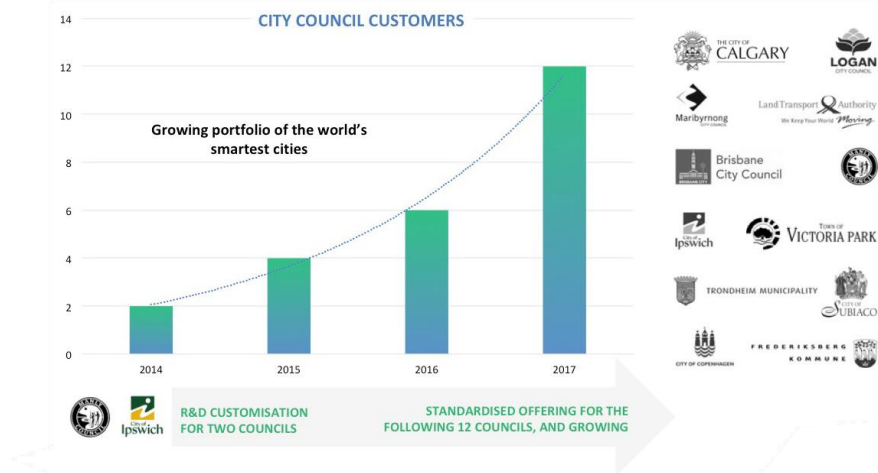

To take advantage of continually improving sensing technologies, we designed our product platform with open interfaces to all sensing devices and cameras. This allows us to control and process the incoming signals and fuse the data to accurately detect, track and identify vehicles and people, and to generate evidential data to support a range of enforcement applications.

We're proud of our achievements and groundbreaking advances. Our software combines enterprise video and sensor data acquisition, data fusion and Big Data analytics into a highly scalable and configurable platform based on NVIDIA edge-to-cloud servers that allow customers to improve the speed and accuracy of their decisions and automate business processes.

Widespread Acceptance from City Councils

SenSen's key product, SenFORCE, offers end-to-end automation for parking management and enforcement using high-accuracy systems. SenFORCE delivers over 10x productivity gains and a significant increase in parking compliance for city councils' parking enforcement operations.

SenSen helps to make cities safer and parking accessibility fairer by linking SenFORCE to vehicle-mounted cameras and centimetre-accurate GPS with patented algorithms.

International Recognition